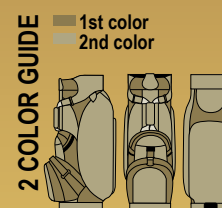

PASSPORT

- 9 1/2" GB-801 (TUBE)