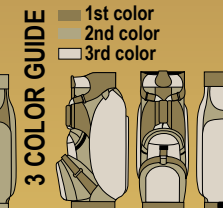

PASSPORT

- 9 1/2" GB-801 (TUBE)