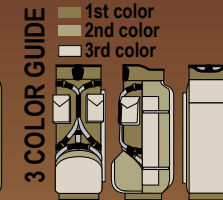

BUSHWHACKER

- 8 1/2" GB-905 (STAY)
- 8 1/2" GB-905T (TUBE)
- 9 1/2" GB-906 (TUBE)
- 10 1/2" GB-910 (TUBE)